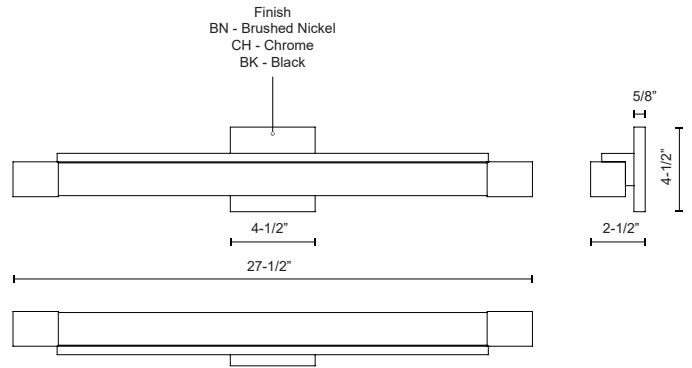

SOHO VL13424

VANITY

PROJECT

DESCRIPTION

With its bold rectilinear forms and asymmetrical design, the Soho vanity is reminiscent of a Cubist or Art Deco aesthetic. The extruded square diffuser and substantial end caps create one continuous bar emitting the LED light. Available in three curated finishes the multiple geometric forms of the light will augment the existing interior architecture.

SPECIFICATION DETAILS

Fixture Dimensions	W27-1/2" x H4-1/2" x E2-1/2"
Light Source	AC LED Module
Wattage	31W
Total Lumens	2400lm
Delivered Lumens	BK-1800lm; BN-1896lm; CH-1923lm;
Voltage	120V
Color Temperature	3000K
CRI (Ra)	90CRI
Optional Color Temps	2700K - 5000K Available, Minimum Order Quantities Apply
LED Rated Life	50,000 hours
Dimming	100% - 10%, ELV Dimmer (Not Included)
Diffuser Details	White Acrylic Diffuser
ADA Compliant	Yes
Location	Damp
Mounting Style	All Orientation; Wall;
CEC Title 24 JA8	Yes, JA8-2022
Energy Star Certified	Energy Star Compliant
Canopy Dimensions	W4-1/2" x H4-1/2" x E5/8"
Paint Finish	BK01; BN01; CH01;

* For custom options, consult factory for details.

* For warranty information, please visit www.kuzcolighting.com/warranty

KUZCO

CANADA: 19054 28TH AVENUE - SURREY, BC V3Z 6M3

USA: 3035 E. LONE MOUNTAIN ROAD - LAS VEGAS, NV 89081

WWW.KUZCOLIGHTING.COM

© 2018 KUZCO LIGHTING. ALL RIGHTS RESERVED.

COMMENT